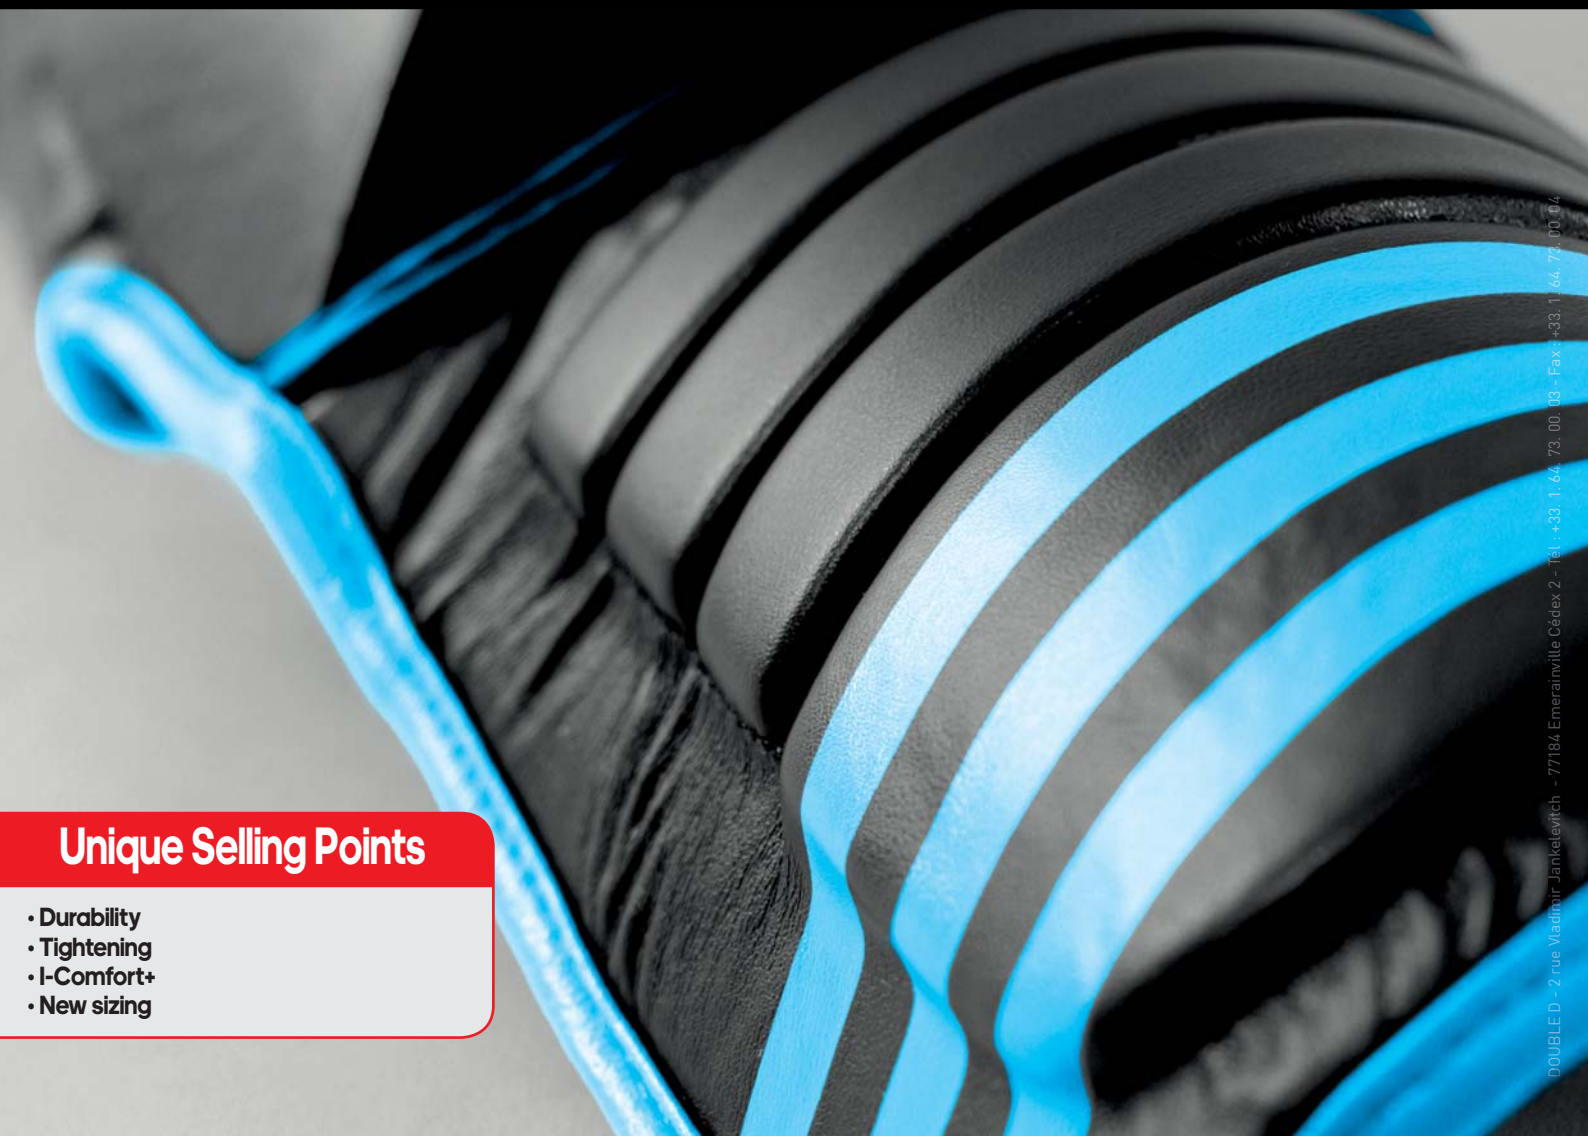

Unique Selling Points

- Durability
- Tightening
- I-Comfort+
- New sizing

Shin and Step Pad

Super Pro Shin and Instep Pad designed for training in kick-boxing and combat sports, made of highly-resistant PU cover for durability. Newly developed IMF preformed high compression foam provides an homogeneous level of shock absorption all over protector during training. Inside 'I-Comfort+' doping quick drying to avoid moisture, and with anti slip properties which make this protector stable on your body during training. Double rigid velcro straps closing system enables a firm adjustment of shin pad. Direct print adidas logo located at back of shin pad, adidas 3 stripes directly printed.

Colors: Black/White - Black/Solar blue.
Sizes: S - M - L - XL - XXL.

mma / shin and instep pad /
adiGSS011 v2.0

Unique Selling Points

- Durability
- Tightening
- I-Comfort+
- New sizing